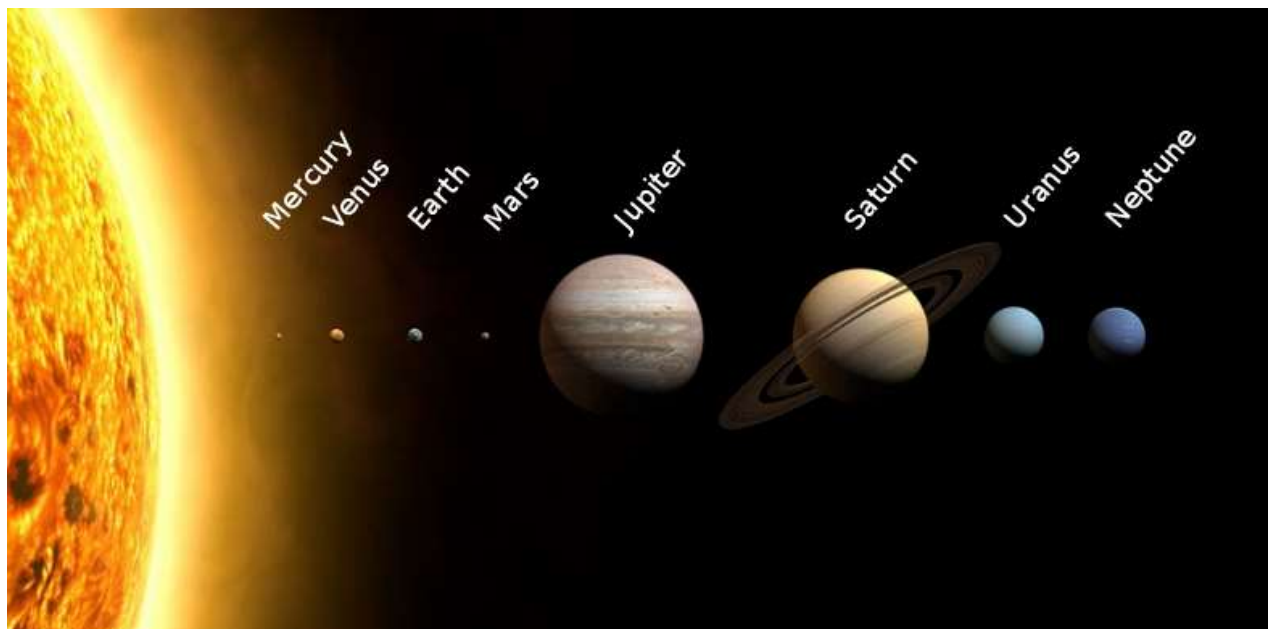

Beavers Space Activity Badge

Activity: Neighbours in Space

Planets in the solar system orbit (go) around the sun. Some are relatively near to us and others are much further away. We can see some of the planets in the night sky, Venus can often be seen. The planets do not give off light themselves, they are lit by the light that comes from the sun. They look like tiny dots of light from Earth.

The planets closest to the Sun are called the Inner Planets. Nearest to the sun is Mercury, then Venus, Earth and Mars. The Outer Planets are the ones furthest away from the Sun – Jupiter, Saturn, Uranus and Neptune. Pluto used to be regarded as a planet but has been downsized to a dwarf planet.

Click here to find out more about the planets in the solar system:

<https://spaceplace.nasa.gov/menu/solar-system/>

Credit Wikipedia