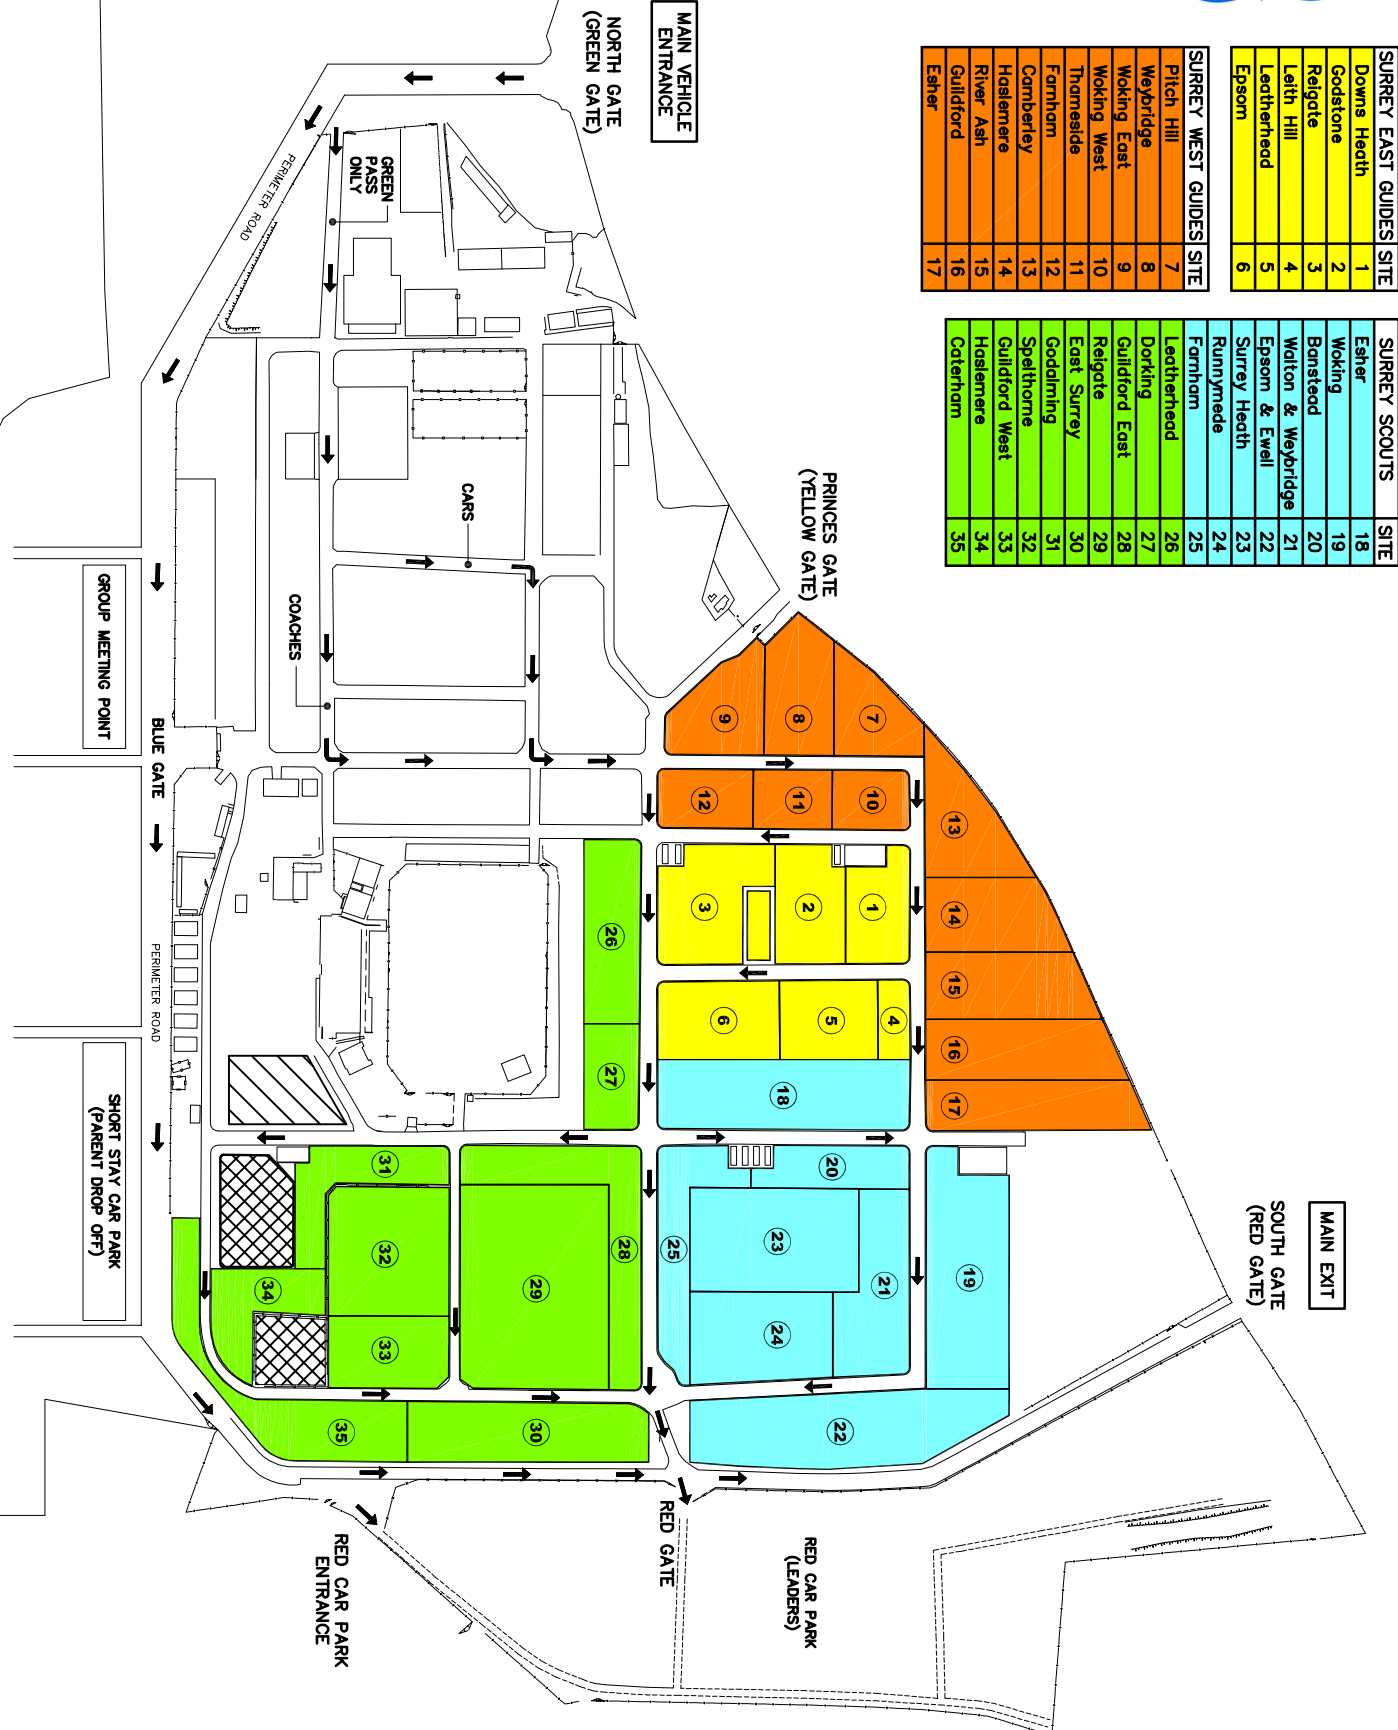

SURREY EAST GUIDES SITE	SITE
Downs Heath	1
Godstone	2
Reigate	3
Leith Hill	4
Leatherhead	5
Epsom	6

SURREY WEST GUIDES SITE	SITE
Pitch Hill	7
Weybridge	8
Woking East	9
Woking West	10
Thameside	11
Farnham	12
Carburley	13
Hoslemere	14
River Ash	15
Guildford	16
Esher	17

SURREY SCOUTS SITE	SITE
Esher	18
Woking	19
Banstead	20
Wotton & Weybridge	21
Epsom & Ewell	22
Surrey Heath	23
Runnymede	24
Farnham	25
Leatherhead	26
Dorking	27
Guildford East	28
Reigate	29
East Surrey	30
Godalming	31
Spelthorne	32
Guildford West	33
Hoslemere	34
Caterham	35

MAIN VEHICLE ENTRANCE

NORTH GATE (GREEN GATE)

PRINCES GATE (YELLOW GATE)

RED GATE

RED CAR PARK (LEADERS)

RED CAR PARK ENTRANCE

MAIN EXIT
SOUTH GATE (RED GATE)

GROUP MEETING POINT

SHORT STAY CAR PARK (PARENT DROP OFF)

BLUE GATE

PERIMETER ROAD

GREEN PASS ONLY

CARS

COACHES