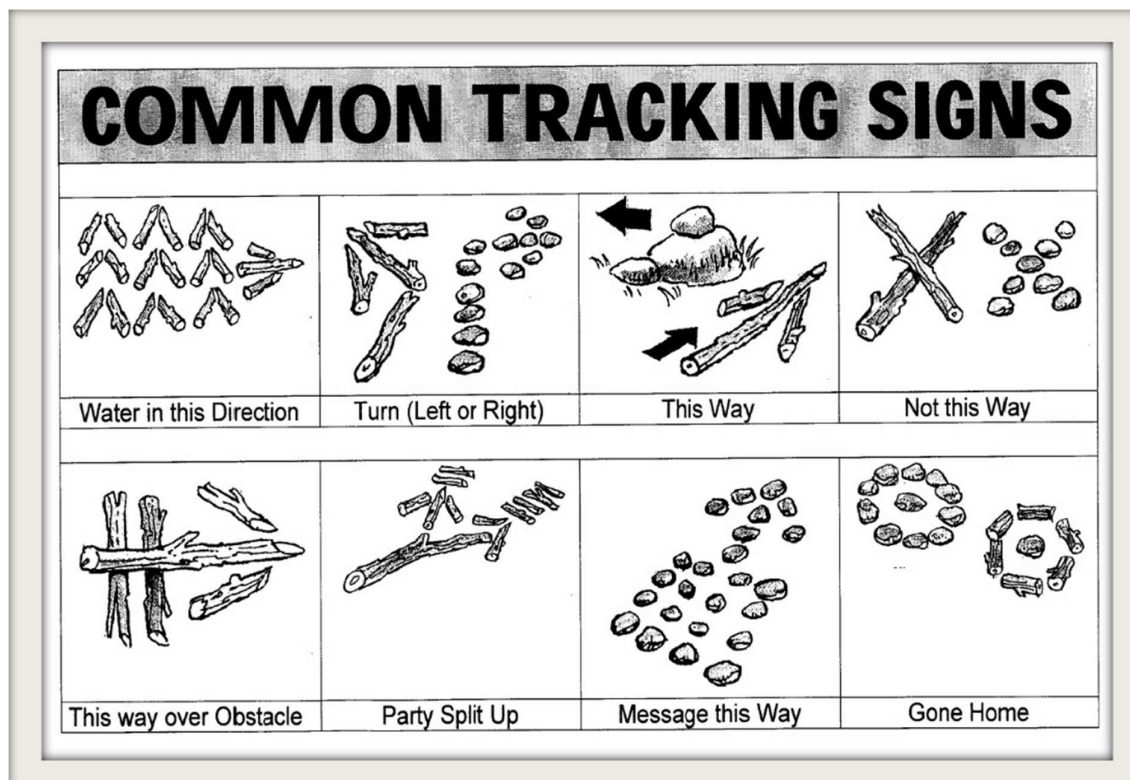

Beavers Explore Activity Badge

Activity: Tracking Signs

You will need

- Sticks & Stones
- A message in a waterproof container

Instructions:

Watch link for instructions

Links:

Follow this link for instructions how to do tracking: <https://youtu.be/xuJtMfd4Npg>

Risk Assessment

Who is at risk?	Beavers
What are the risks?	Getting lost Not using correct tracking signs Using suitable land Not having the correct suitable clothing for the weather
How can the risks be minimized?	Making sure that Adult help is available That the adult knows where the tracking will be done Paper copy of tracking is carried at all times Checking on the area/Land that the tracking is tracking place Checking on weather for correct clothing required